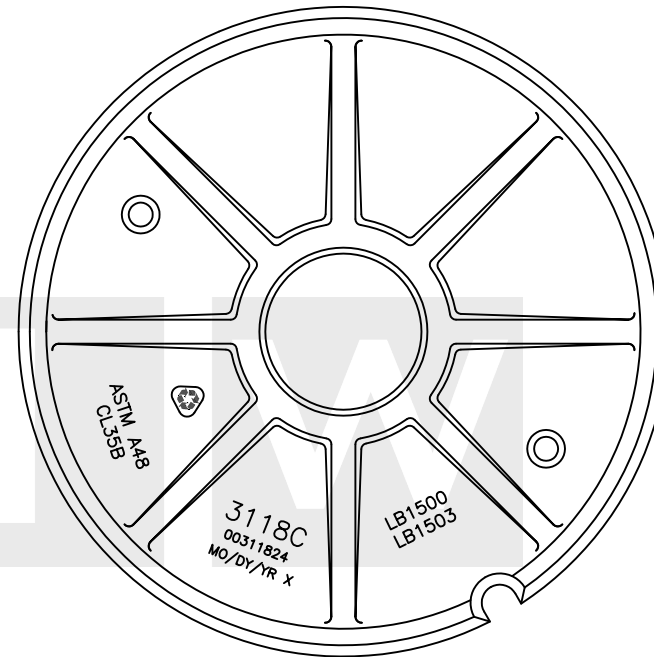

PRODUCT NUMBER

00311824

CATALOG NUMBER

3118C

COVER
(LB 1500) (LB 1503)

LOAD RATING
HEAVY DUTY

COATING
DIPPED

MATERIAL SPECIFICATION
COVER - GRAY IRON
ASTM A48 CL35B

ESTIMATED WEIGHT
COVER - 253 LBS.
WEIGHT MAY VARY +/- 5%

OPEN AREA
N/A

✓ DESIGNATES
MACHINED SURFACE

DRAWN SBB	DATE 12/18/03
--------------	------------------

LAST REVISED JIJ	DATE 04/23/09
---------------------	------------------

REFERENCE INFORMATION

00311820

BOTTOM VIEW

SECTION

MACHINE DETAIL

REF: LACSD #S-a-228