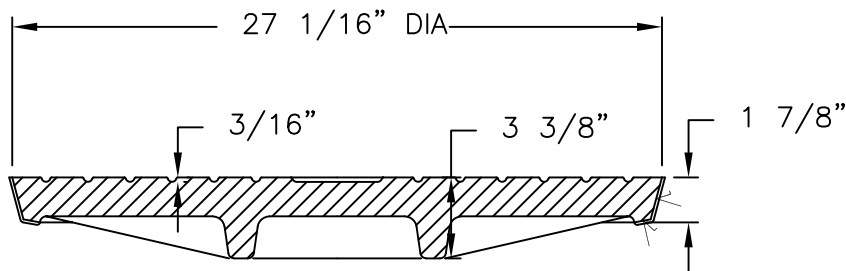

ESTIMATED WEIGHT
COVER - 253 LBS.
WEIGHT MAY VARY +/- 5%

OPEN AREA
N/A

✓ DESIGNATES
MACHINED SURFACE

DRAWN SBB	DATE 12/18/03
--------------	------------------

LAST REVISED JIJ	DATE 04/23/09
---------------------	------------------

REFERENCE INFORMATION

00311820

BOTTOM VIEW

SECTION

MACHINE DETAIL

REF: LACSD #S-a-228