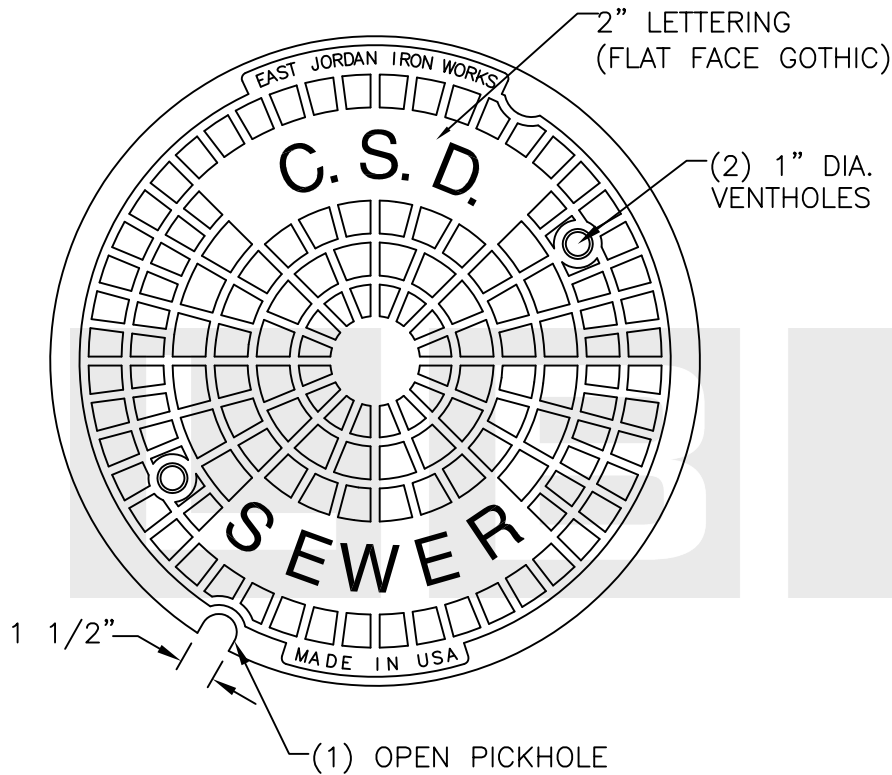

PRODUCT NUMBER

00311824

CATALOG NUMBER

3118C

COVER
(LB 1500) (LB 1503)

LOAD RATING
HEAVY DUTY

COATING
DIPPED

MATERIAL SPECIFICATION
COVER - GRAY IRON
ASTM A48 CL35B

ESTIMATED WEIGHT
COVER - 253 LBS.
WEIGHT MAY VARY +/- 5%

OPEN AREA
N/A

✓ DESIGNATES
MACHINED SURFACE

DRAWN SBB	DATE 12/18/03
--------------	------------------

LAST REVISED JIJ	DATE 04/23/09
---------------------	------------------

REFERENCE INFORMATION

00311820

BOTTOM VIEW

SECTION

MACHINE DETAIL

REF: LACSD #S-a-228