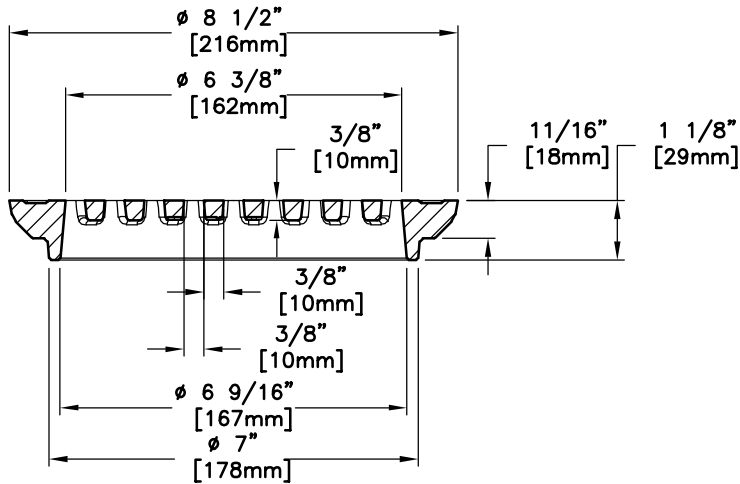

SIDE VIEW

BOTTOM VIEW

GRATE SECTION

ISOMETRIC VIEW

EJIW EAST JORDAN
 IRON WORKS EST. 1883
 800-626-4653
 www.ejiw.com
 MADE IN USA

PRODUCT NUMBER
00350530

CATALOG NUMBER
3505M

**AREA DRAIN
 GRATE**

LOAD RATING
LIGHT DUTY

COATING
DIPPED

ESTIMATED WEIGHT
 GRATE: 6 LBS 3kg

MATERIAL SPECIFICATION
 GRATE - GRAY IRON
 ASTM A48 CL35B

OPEN AREA
 N/A

√ DESIGNATES MACHINE SURFACE

DRAWN SMH	DATE 04/03/06
LAST REVISED SMH	DATE 06/19/06