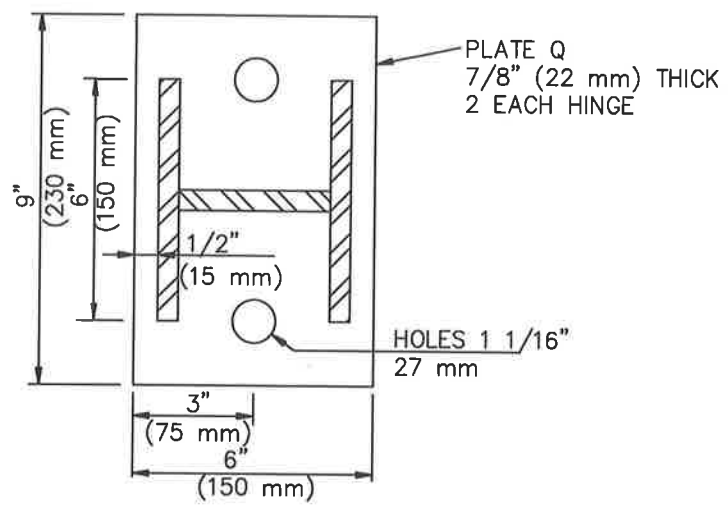

12" (300 mm) HINGE

SECTION L-L

DETAIL M

SECTION N-N

DETAIL P