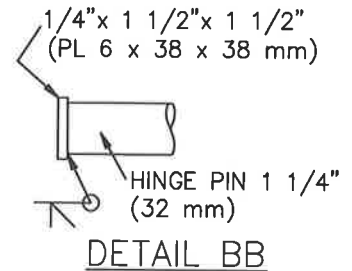

12" (300 mm) HINGE

SECTION L-L

DETAIL M

SECTION N-N

DETAIL P