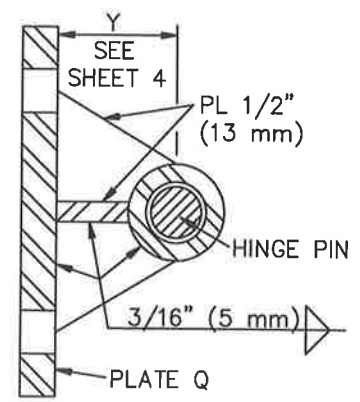

12" (300 mm) HINGE

SECTION L-L

DETAIL M

SECTION N-N

DETAIL P